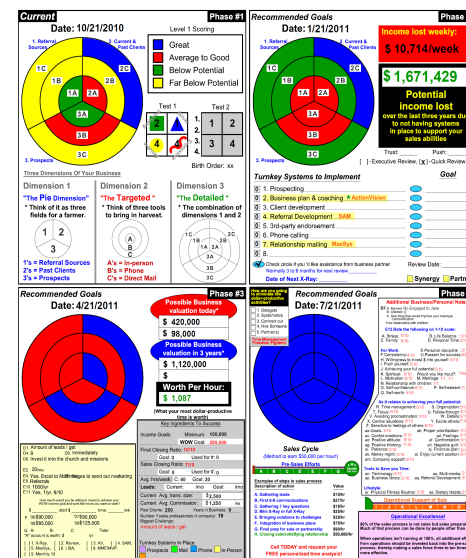

Helping your business be the most profitable in your marketplace.

**Is your BOS Business Operating System Pipeline Healthy?**

Build A Powerful Business Operating System ... Gain Freedom

Helping your business be the most profitable in your marketplace.

"You can NEVER SOLVE A PROBLEM on the level on which IT WAS CREATED."

Albert Einstein

3 Steps To Anything **NATURAL LAWS**

**Examination Solution Implementation**

Ken Marley Business X-Ray

Helping your business be the most profitable in your marketplace.